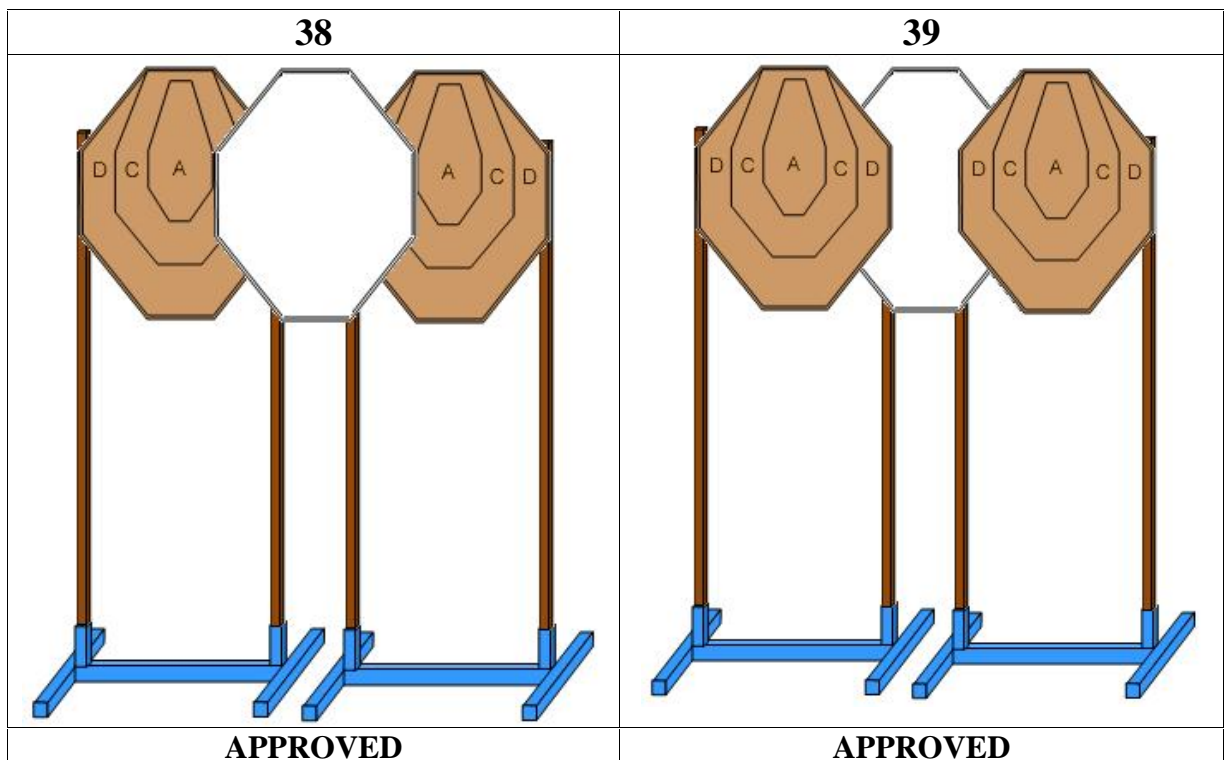

2.3 A no-shoot may be placed to the forward or to the rear of two adjoining scoring targets: