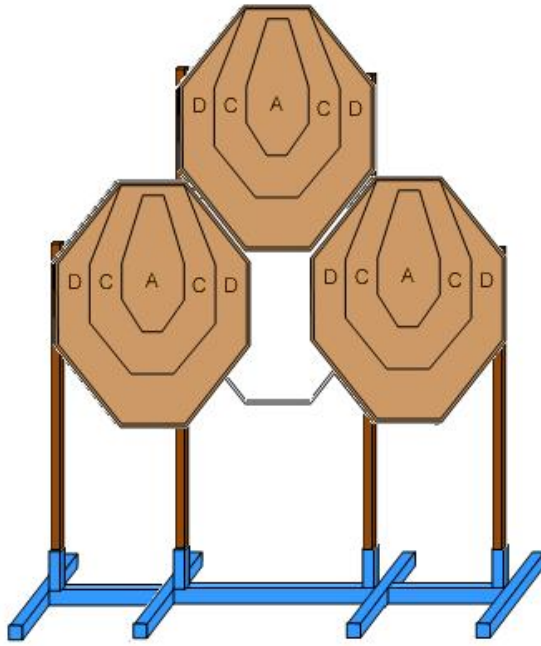

1.2 When **painting** scoring paper targets or no-shoots, only the lower portion, or a diagonal portion, or one of the sides can be painted. A replacement non-scoring border is not necessary, but the use of tape to create a sharply defined boundary of the Hard Cover is recommended (see Rule 4.2.3.3):

29	30	31	32
			
NOT APPROVED	NOT APPROVED	APPROVED	APPROVED

33	34	35
		
APPROVED	APPROVED	APPROVED

2.2 Whole paper targets must not be used as Hard Cover (see Rule 4.1.4.1). To segregate two adjacent scoring targets, use a no-shoot:

2.3 A no-shoot may be placed to the forward or to the rear of two adjoining scoring targets:

2.4 Overlapping paper targets can be comprised of just two scoring targets, or two scoring targets with a no-shoot separating them:

2.5 Target arrays which are illogical or impractical, or which are overly complicated, thereby making them difficult to replace consistently for the duration of a match, will not be approved:

44

NOT APPROVED