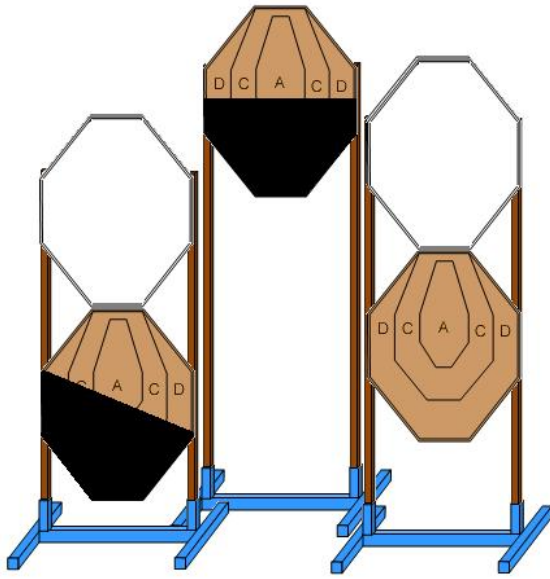

1.2 When **painting** scoring paper targets or no-shoots, only the lower portion, or a diagonal portion, or one of the sides can be painted. A replacement non-scoring border is not necessary, but the use of tape to create a sharply defined boundary of the Hard Cover is recommended (see Rule 4.2.3.3):

49

NOT APPROVED

50

NOT APPROVED

51

NOT APPROVED

52

NOT APPROVED

53

Intentionally
Left
Blank

SECTION 3: Mixing Paper & Metal Targets

3.1 When mixed together, paper and metal targets must offer a practical presentation:

SECTION 4: Carnival Target Arrays

- 4.1 Target arrays such as "stars", "plate racks", "trees", and similar devices are not approved. However, up to 2 authorized plates, presented above a sturdy common base, may be approved.