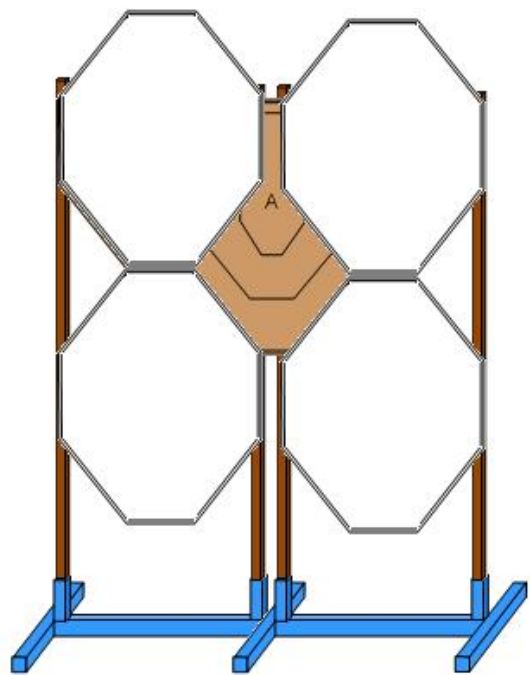

1.2 When **painting** scoring paper targets or no-shoots, only the lower portion, or a diagonal portion, or one of the sides can be painted. A replacement non-scoring border is not necessary, but the use of tape to create a sharply defined boundary of the Hard Cover is recommended (see Rule 4.2.3.3):

1.3 If a single target is cut vertically to represent two targets, the two pieces must be placed at least 1m apart. However, a scoring target may be painted with a vertical strip of Hard Cover, provided it is not treated as more than a single target (see Rule 4.1.5):

45

NOT APPROVED

46

NOT APPROVED

47

NOT APPROVED

48

NOT APPROVED

49

NOT APPROVED

50

NOT APPROVED

51

NOT APPROVED

52

NOT APPROVED