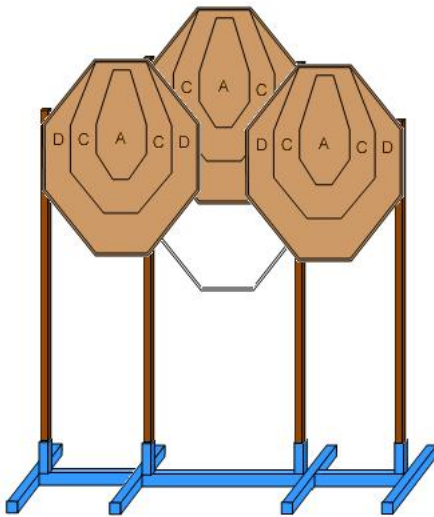

44

NOT APPROVED

45

NOT APPROVED

46

NOT APPROVED

47

NOT APPROVED