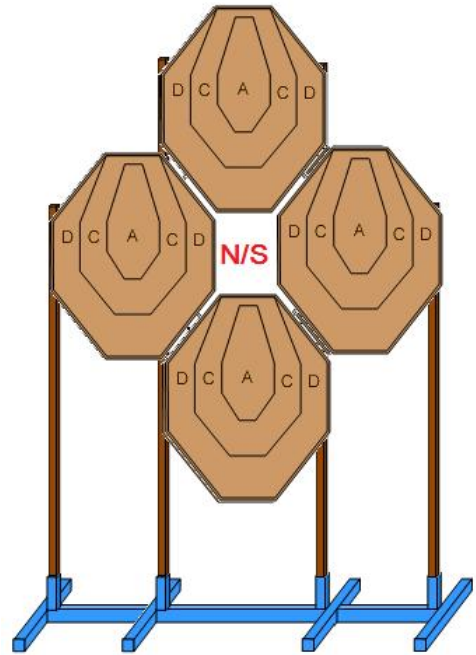

NOT APPROVED

45

NOT APPROVED

46