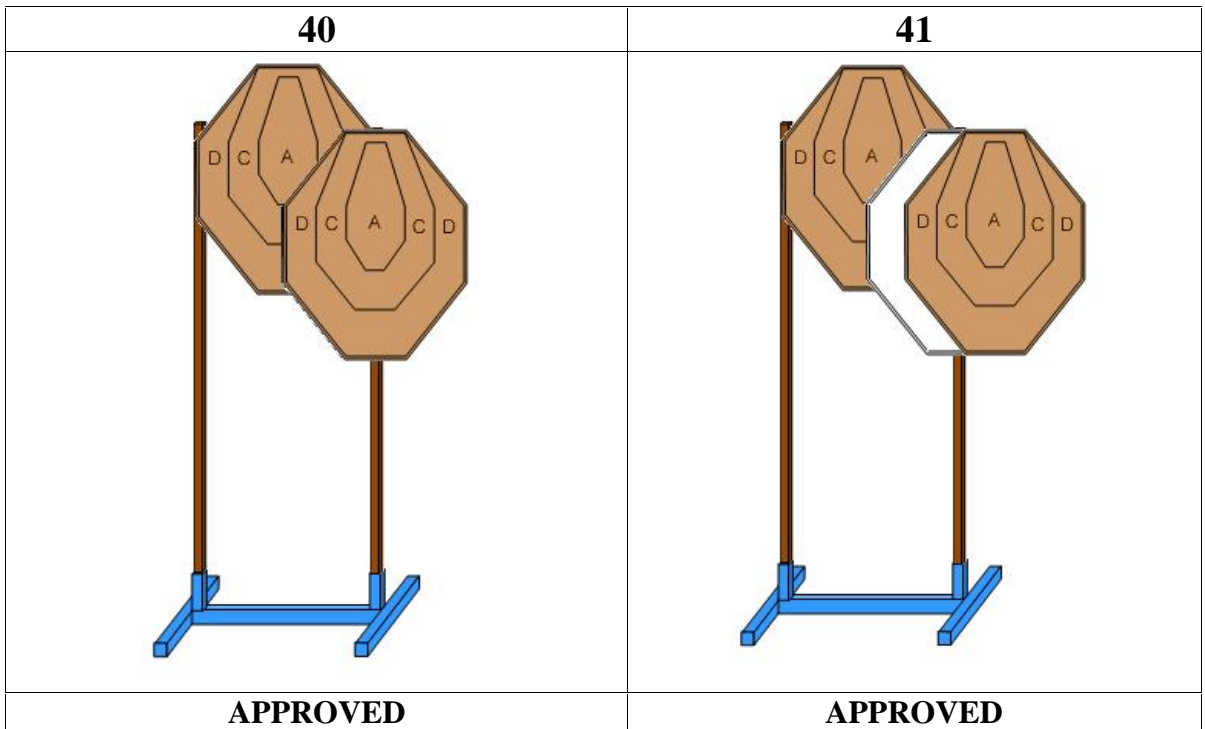

21	22	23
		
NOT APPROVED	APPROVED	APPROVED

1.4 A portion of one scoring target or no-shoot must not be placed within the boundaries of another scoring target or no-shoot, and a scoring target or no-shoot must not be hollowed:

24	25	26
		
NOT APPROVED	NOT APPROVED	NOT APPROVED

1.5 The top of scoring targets or no-shoots must never exceed 1.8m in height:

27	28
	
NOT APPROVED	APPROVED

SECTION 2: Multiple Paper Targets

2.1 The upper portion of scoring paper targets or no-shoots must never be removed or concealed:

29	30	31	32
			
NOT APPROVED	NOT APPROVED	APPROVED	APPROVED

33	34	35
		
APPROVED	APPROVED	APPROVED

2.2 Whole paper targets must not be used as Hard Cover (see Rule 4.1.4.1). To segregate two adjacent scoring targets, use a no-shoot:

2.3 A no-shoot may be placed to the forward or to the rear of two adjoining scoring targets:

2.4 Overlapping paper targets can be comprised of just two scoring targets, or two scoring targets with a no-shoot separating them: