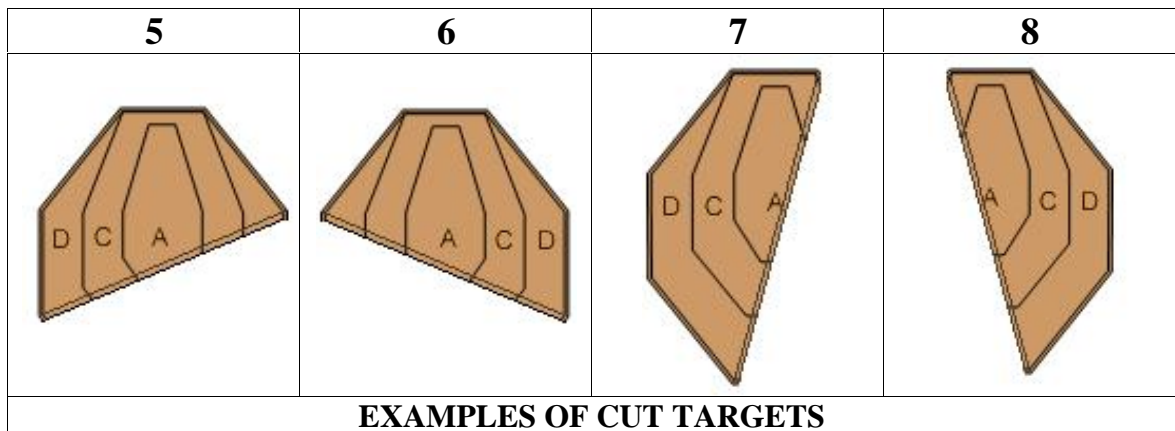

Copyright © 2014 International Practical Shooting Confederation

SECTION 1: Individual Targets

- 1.1** When **cutting** scoring paper targets or no-shoots, only the lower portion, or a diagonal portion, or one of the sides can be cut, and a replacement non-scoring border must be fitted (see Rule 4.2.3.2):

1.2 When **painting** scoring paper targets or no-shoots, only the lower portion, or a diagonal portion, or one of the sides can be painted. A replacement non-scoring border is not necessary, but the use of tape to create a sharply defined boundary of the Hard Cover is recommended (see Rule 4.2.3.3):

1.3 If a single target is cut vertically to represent two targets, the two pieces must be placed at least 1m apart. However, a scoring target may be painted with a vertical strip of Hard Cover, provided it is not treated as more than a single target (see Rule 4.1.5):