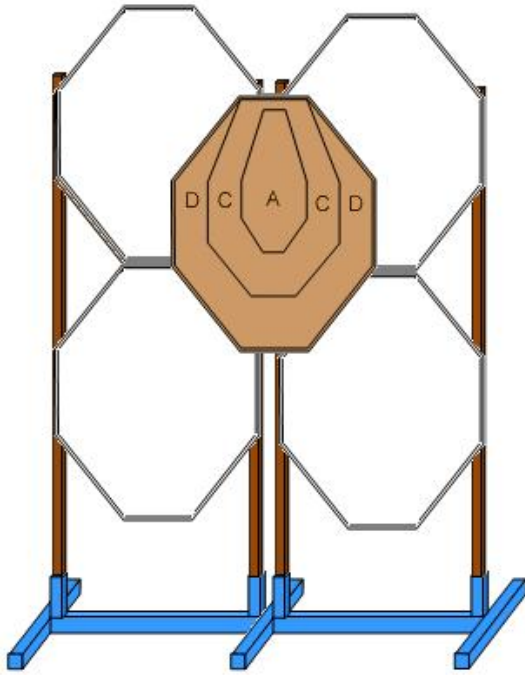

1.2 When **painting** scoring paper targets or no-shoots, only the lower portion, or a diagonal portion, or one of the sides can be painted. A replacement non-scoring border is not necessary, but the use of tape to create a sharply defined boundary of the Hard Cover is recommended (see Rule 4.2.3.3):

1.3 If a single target is cut vertically to represent two targets, the two pieces must be placed at least 1m apart. However, a scoring target may be painted with a vertical strip of Hard Cover, provided it is not treated as more than a single target (see Rule 4.1.5):

45

NOT APPROVED

46

NOT APPROVED

47

NOT APPROVED

48

NOT APPROVED

49

NOT APPROVED

50

NOT APPROVED

51

NOT APPROVED

52

NOT APPROVED