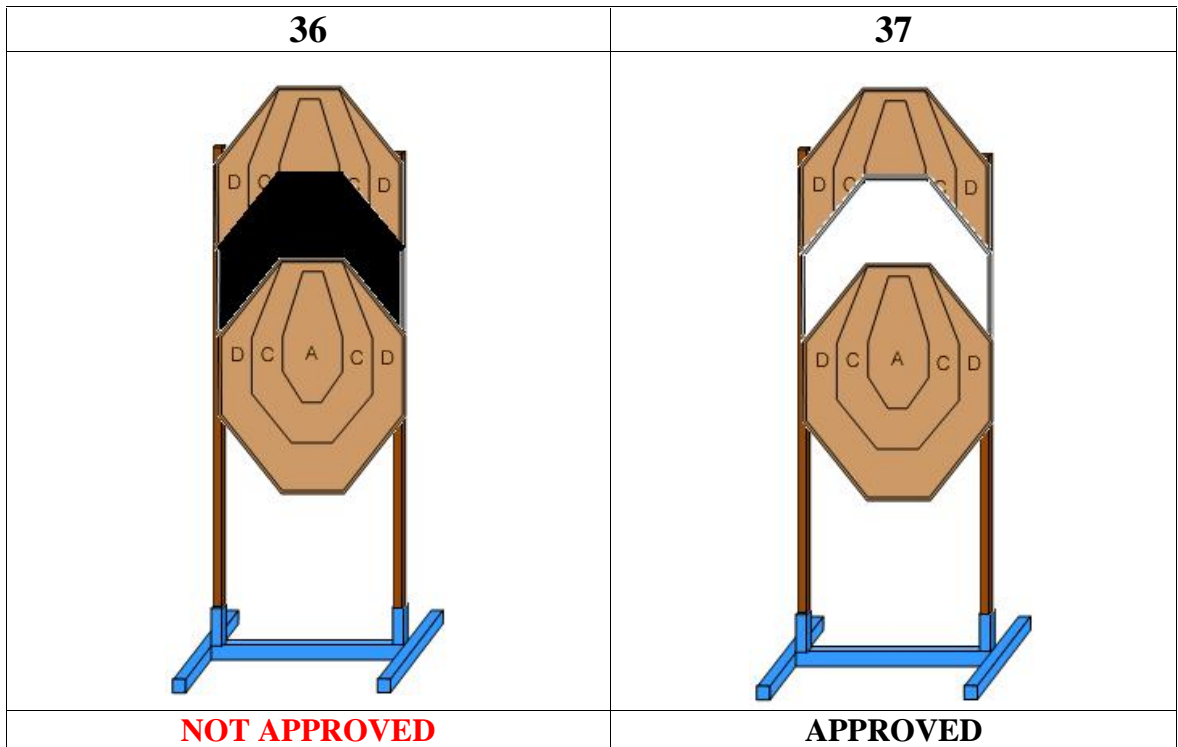

1.3 If a single target is cut vertically to represent two targets, the two pieces must be placed at least 1m apart. However, a scoring target may be painted with a vertical strip of Hard Cover, provided it is not treated as more than a single target (see Rule 4.1.5):

21	22	23
		
NOT APPROVED	APPROVED	APPROVED

1.4 A portion of one scoring target or no-shoot must not be placed within the boundaries of another scoring target or no-shoot, and a scoring target or no-shoot must not be hollowed:

24	25	26
		
NOT APPROVED	NOT APPROVED	NOT APPROVED

1.5 The top of scoring targets or no-shoots must never exceed 1.8m in height:

27	28
	
NOT APPROVED	APPROVED

SECTION 2: Multiple Paper Targets

2.1 The upper portion of scoring paper targets or no-shoots must never be removed or concealed:

29	30	31	32
			
NOT APPROVED	NOT APPROVED	APPROVED	APPROVED

33	34	35
		
APPROVED	APPROVED	APPROVED

2.2 Whole paper targets must not be used as Hard Cover (see Rule 4.1.4.1). To segregate two adjacent scoring targets, use a no-shoot: