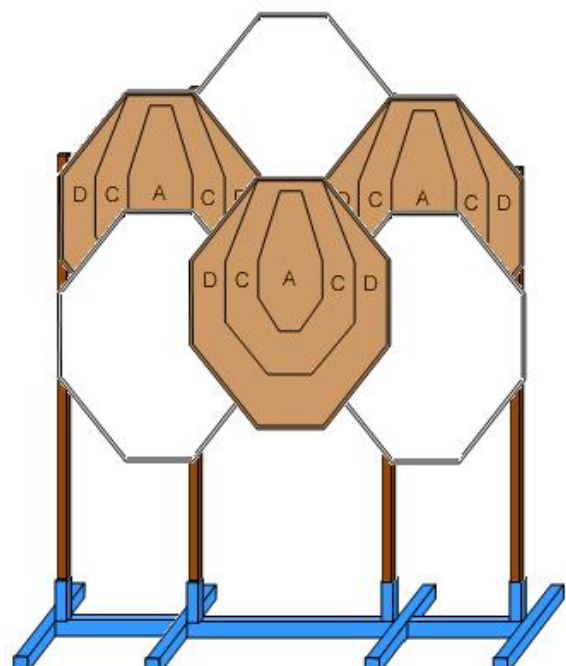

1.2 When **painting** scoring paper targets or no-shoots, only the lower portion, or a diagonal portion, or one of the sides can be painted. A replacement non-scoring border is not necessary, but the use of tape to create a sharply defined boundary of the Hard Cover is recommended (see Rule 4.2.3.3):

1.3 If a single target is cut vertically to represent two targets, the two pieces must be placed at least 1m apart. However, a scoring target may be painted with a vertical strip of Hard Cover, provided it is not treated as more than a single target (see Rule 4.1.5):

49

NOT APPROVED

50

NOT APPROVED

51

NOT APPROVED

52

NOT APPROVED

53

Intentionally
Left
Blank

SECTION 3: Mixing Paper & Metal Targets

3.1 When mixed together, paper and metal targets must offer a practical presentation:

SECTION 4: Carnival Target Arrays

- 4.1 Target arrays such as "stars", "plate racks", "trees", and similar devices are not approved. However, up to 2 authorized plates, presented above a sturdy common base, may be approved.