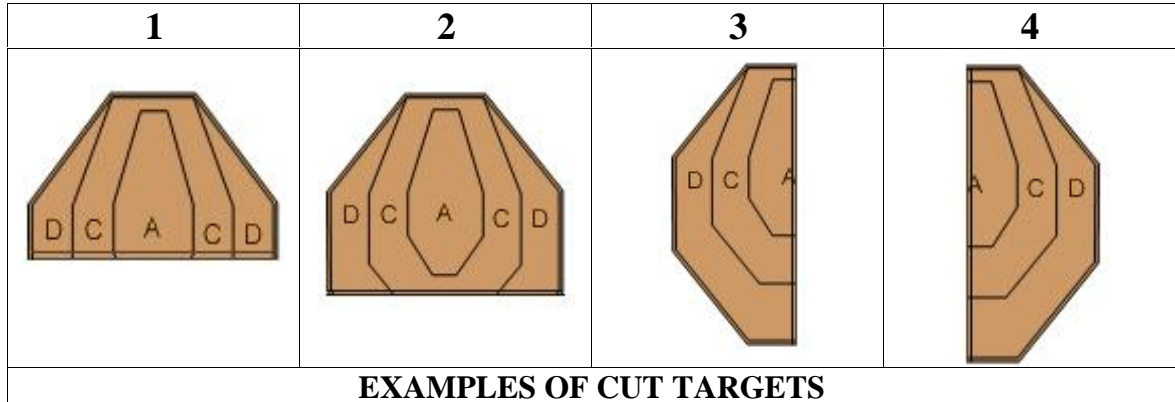

Copyright © 2014 International Practical Shooting Confederation

SECTION 1: Individual Targets

- 1.1** When **cutting** scoring paper targets or no-shoots, only the lower portion, or a diagonal portion, or one of the sides can be cut, and a replacement non-scoring border must be fitted (see Rule 4.2.3.2):

1.2 When **painting** scoring paper targets or no-shoots, only the lower portion, or a diagonal portion, or one of the sides can be painted. A replacement non-scoring border is not necessary, but the use of tape to create a sharply defined boundary of the Hard Cover is recommended (see Rule 4.2.3.3):

1.3 If a single target is cut vertically to represent two targets, the two pieces must be placed at least 1m apart. However, a scoring target may be painted with a vertical strip of Hard Cover, provided it is not treated as more than a single target (see Rule 4.1.5):