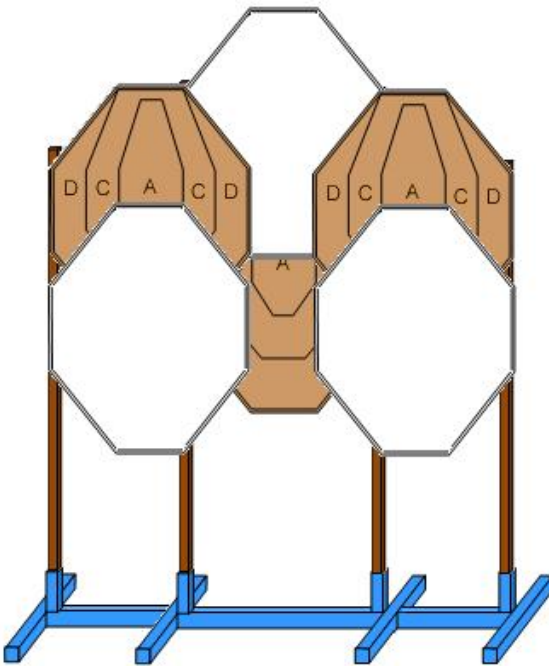

1.2 When **painting** scoring paper targets or no-shoots, only the lower portion, or a diagonal portion, or one of the sides can be painted. A replacement non-scoring border is not necessary, but the use of tape to create a sharply defined boundary of the Hard Cover is recommended (see Rule 4.2.3.3):

1.3 If a single target is cut vertically to represent two targets, the two pieces must be placed at least 1m apart. However, a scoring target may be painted with a vertical strip of Hard Cover, provided it is not treated as more than a single target (see Rule 4.1.5):

45

NOT APPROVED

46

NOT APPROVED

47

NOT APPROVED

48

NOT APPROVED

49

NOT APPROVED

50

NOT APPROVED

51

NOT APPROVED

52

NOT APPROVED