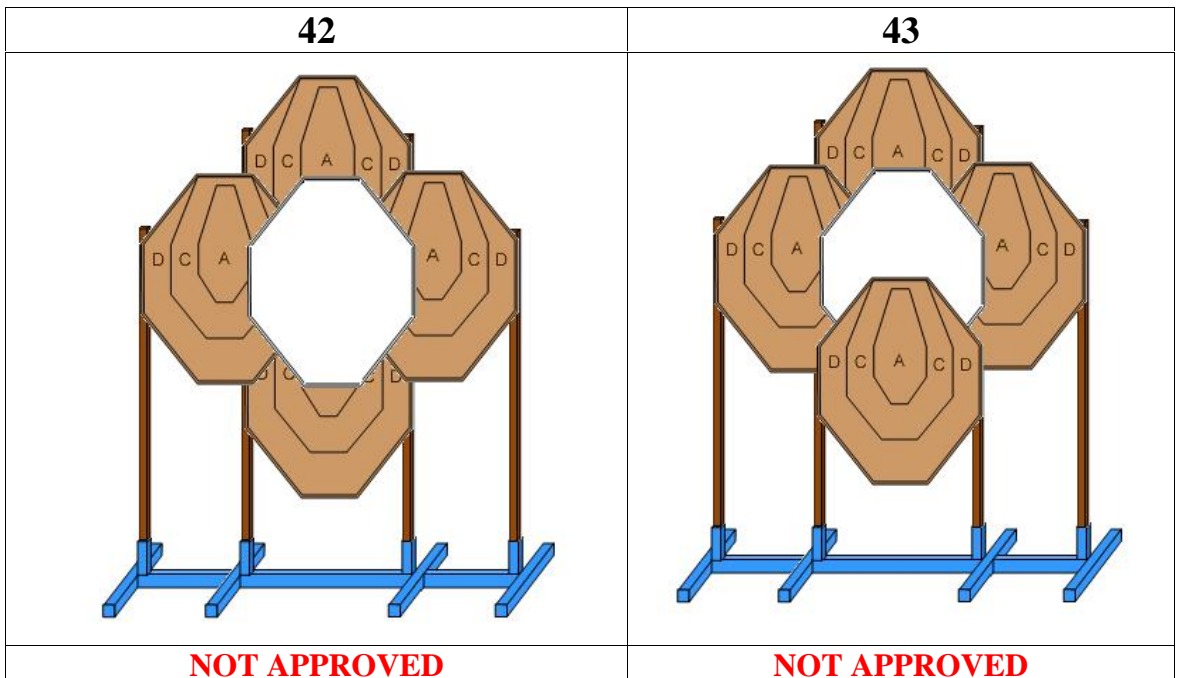

2.5 Target arrays which are illogical or impractical, or which are overly complicated, thereby making them difficult to replace consistently for the duration of a match, will not be approved: